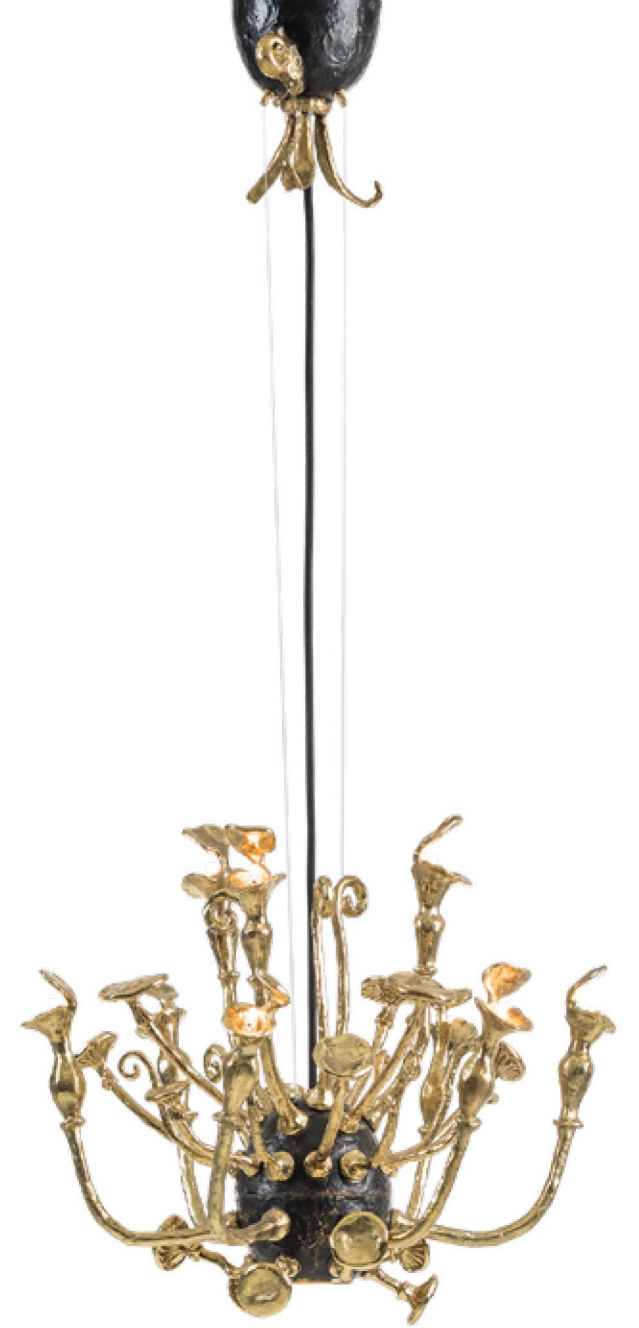

## CARNIFOREST

An ode to nature's beautiful ingeniousness. The gorgeous exterior of the flesh-eating plant conceals its carnivorous nature. Thankfully, Pieter's new design "CarniForest" is not as ruthless as its source of inspiration. Rather, it creates a fairy-like atmosphere. The plant's lid provides the light with a refined reflection. Surrounded by the most beautiful small elements from the forest, the stunning protective shape is what gives this lamp its fabulous magical look.

Itemnr: **PA 950**  
Model: CarniForest hanging lamp  
Material: Casted Brass  
Sockets: 9x G4 LED + GU5.3 LED spot  
Finishes: Natural brass, Dutch silver

Itemnr: **PA 951**  
Model: CarniForest table lamp  
Material: Casted Brass  
Sockets: 10x G4 LED  
Finishes: Natural brass, Dutch silver

Itemnr: **PA 952**  
Model: CarniForest wall lamp  
Material: Casted Brass  
Sockets: 9x G4 LED  
Finishes: Natural brass, Dutch silver