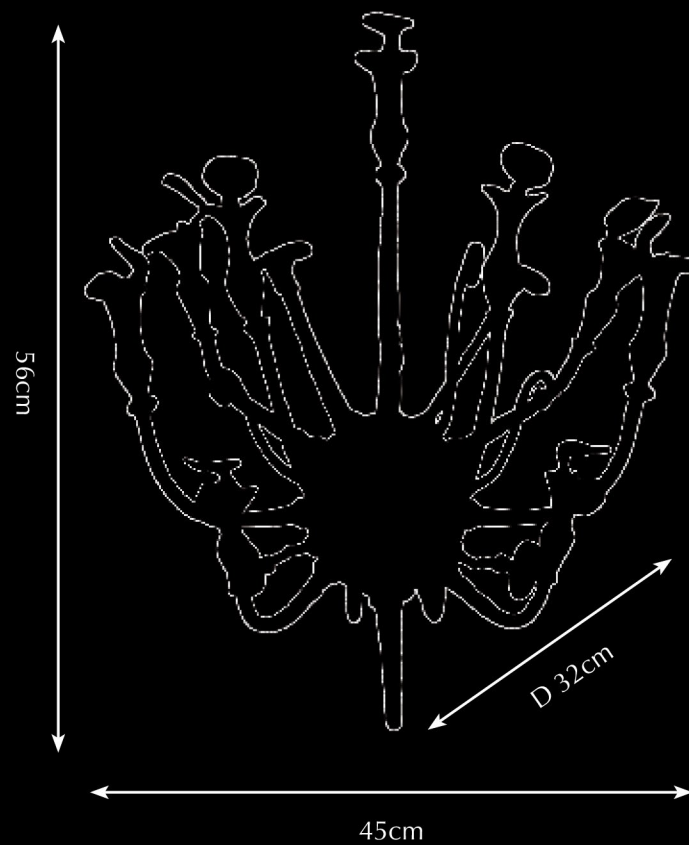

## CARNIFOREST

An ode to nature's beautiful ingeniousness. The gorgeous exterior of the flesh-eating plant conceals its carnivorous nature. Thankfully, Pieter's new design "CarniForest" is not as ruthless as its source of inspiration. Rather, it creates a fairy-like atmosphere. The plant's lid provides the light with a refined reflection. Surrounded by the most beautiful small elements from the forest, the stunning protective shape is what gives this lamp its fabulous magical look.

Itemnr: **PA 950**  
Model: CarniForest hanging lamp  
Material: Casted Brass  
Sockets: 9x G4 LED + GU5.3 LED spot  
Finishes: Natural brass, Dutch silver

Itemnr: **PA 951**  
Model: CarniForest table lamp  
Material: Casted Brass  
Sockets: 10x G4 LED  
Finishes: Natural brass, Dutch silver