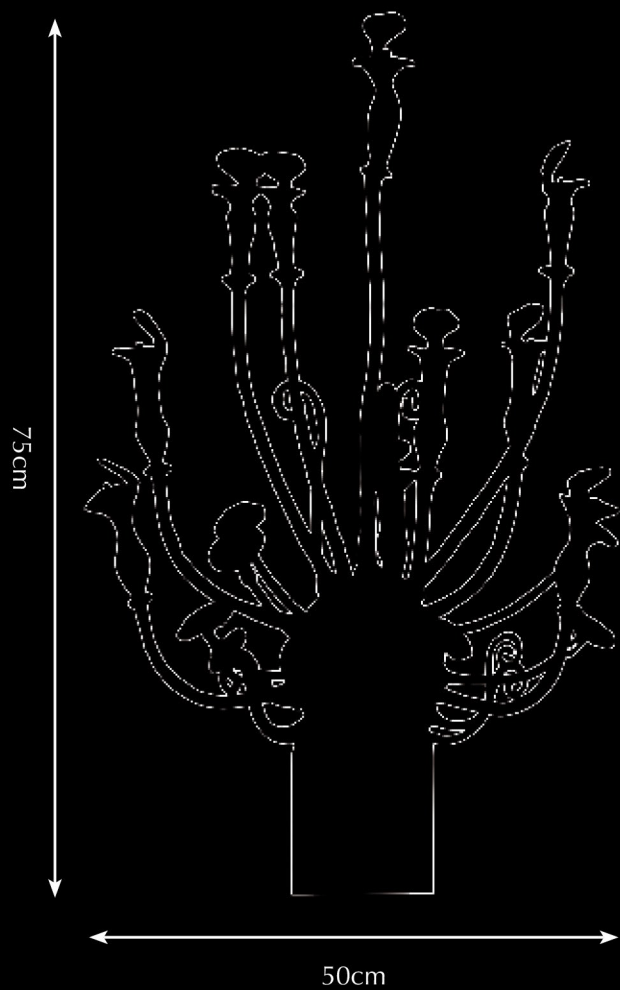

## CARNIFOREST

An ode to nature's beautiful ingeniousness. The gorgeous exterior of the flesh-eating plant conceals its carnivorous nature. Thankfully, Pieter's new design "CarniForest" is not as ruthless as its source of inspiration. Rather, it creates a fairy-like atmosphere. The plant's lid provides the light with a refined reflection. Surrounded by the most beautiful small elements from the forest, the stunning protective shape is what gives this lamp its fabulous magical look.

Itemnr: **PA 950**  
Model: CarniForest hanging lamp  
Material: Casted Brass  
Sockets: 9x G4 LED + GU5.3 LED spot  
Finishes: Natural brass, Dutch silver

Itemnr: **PA 951**  
Model: CarniForest table lamp  
Material: Casted Brass  
Sockets: 10x G4 LED  
Finishes: Natural brass, Dutch silver