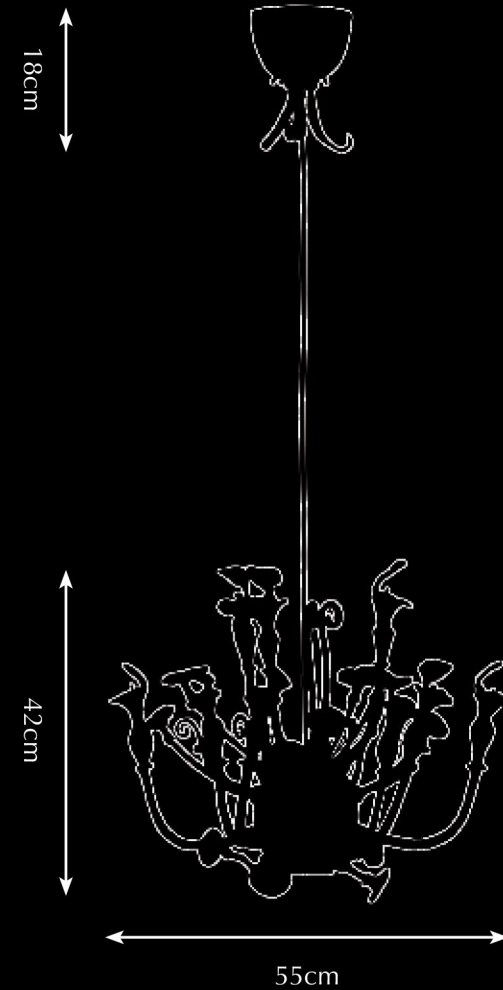

## CARNIFOREST

An ode to nature's beautiful ingeniousness. The gorgeous exterior of the flesh-eating plant conceals its carnivorous nature. Thankfully, Pieter's new design "CarniForest" is not as ruthless as its source of inspiration. Rather, it creates a fairy-like atmosphere. The plant's lid provides the light with a refined reflection. Surrounded by the most beautiful small elements from the forest, the stunning protective shape is what gives this lamp its fabulous magical look.

Itemnr: **PA 950**  
Model: CarniForest hanging lamp  
Material: Casted Brass  
Sockets: 9x G4 LED + GU5.3 LED spot  
Finishes: Natural brass, Dutch silver

Itemnr: **PA 951**  
Model: CarniForest table lamp  
Material: Casted Brass  
Sockets: 10x G4 LED  
Finishes: Natural brass, Dutch silver

Itemnr: **PA 952**  
Model: CarniForest wall lamp  
Material: Casted Brass  
Sockets: 9x G4 LED  
Finishes: Natural brass, Dutch silver